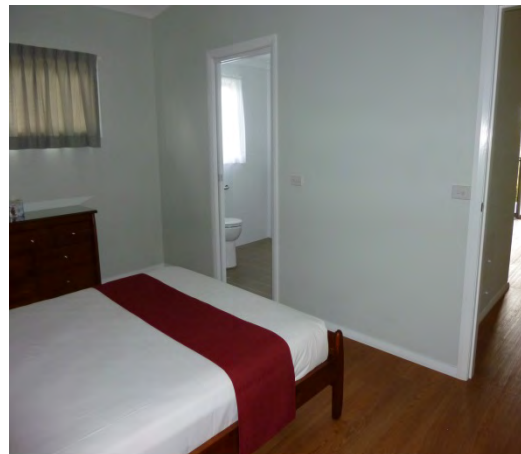

## **Beltana Villas with Wheel Chair Access.**

We are able to **welcome guests who may have wheelchair access requirements** and need **accommodation with purpose designed disabled facilities**, in two of our one bedroom villas.

The kitchen / living area is roomy and leads out onto a private balcony overlooking the vineyards and bush.

The bedroom has a queen sized bed with the furniture positioned to allow easy movement to the bathroom.

The bathroom is to Australian Standards and has a secure and wide fold down seat in the shower area.